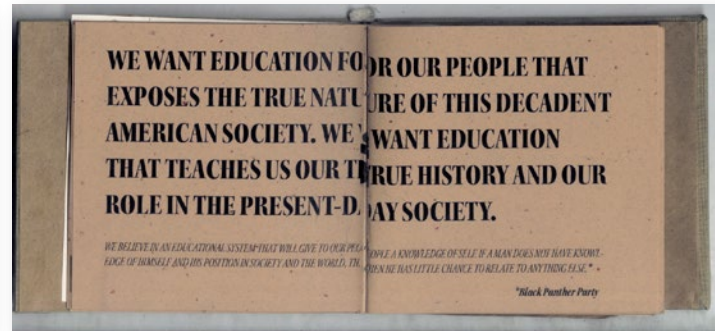

functional

MEDIA + DESIGN

• • •

OPENI.IN

HI@OPENI.IN

LETTERS TO HER PEOPLE

Educate to liberate.

In this type study, I designed a booklet of affirmations comprised of words of the truly wise. *Letters to Her People* looks at righteous propaganda from the Black Panther Party and aims to pay homage to their words which still ring relevant today.