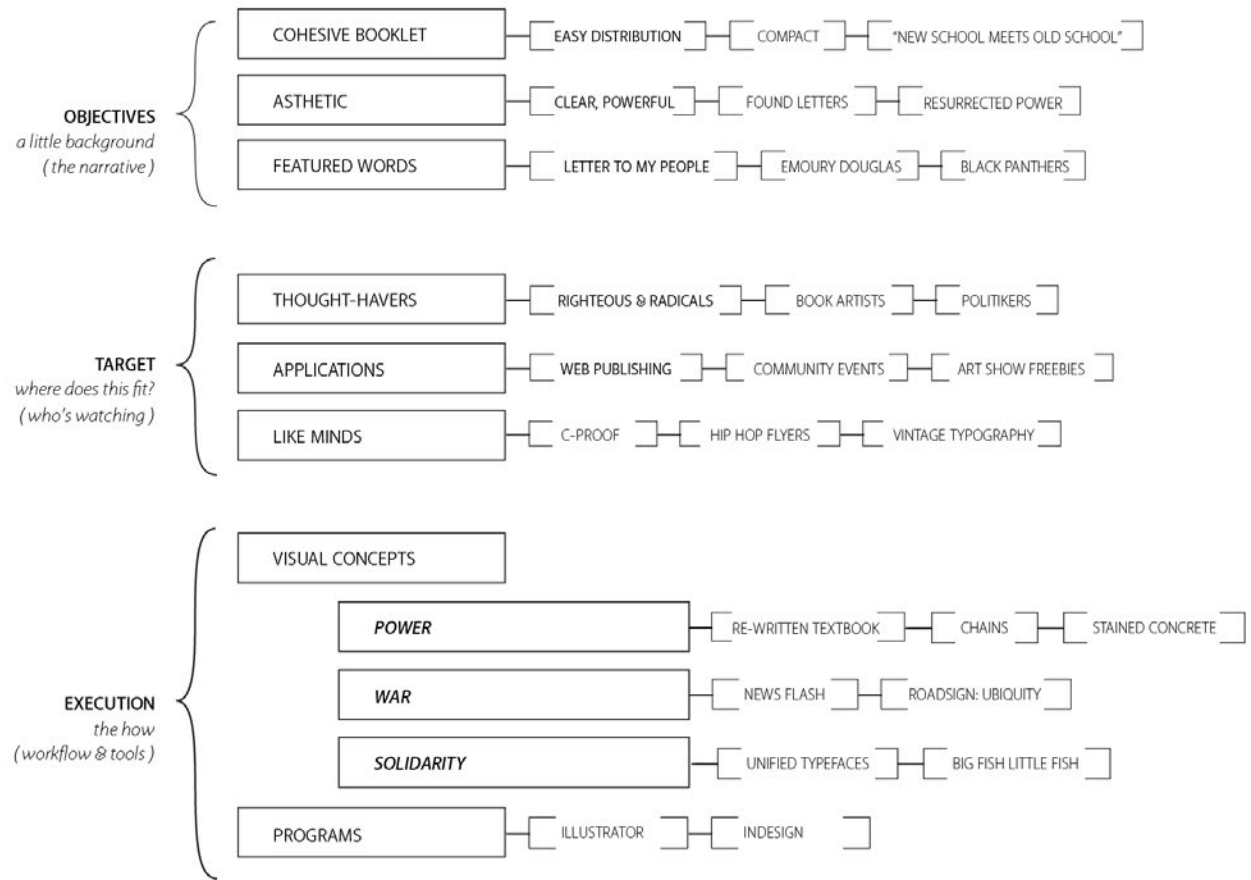

functional

MEDIA + DESIGN

• • •

OPENI.IN

HI@OPENI.IN

LETTERS TO HER PEOPLE

Educate to liberate.

In this type study, I designed a booklet of affirmations comprised of words of the truly wise. *Letters to Her People* looks at righteous propaganda from the Black Panther Party and aims to pay homage to their words which still ring relevant today.